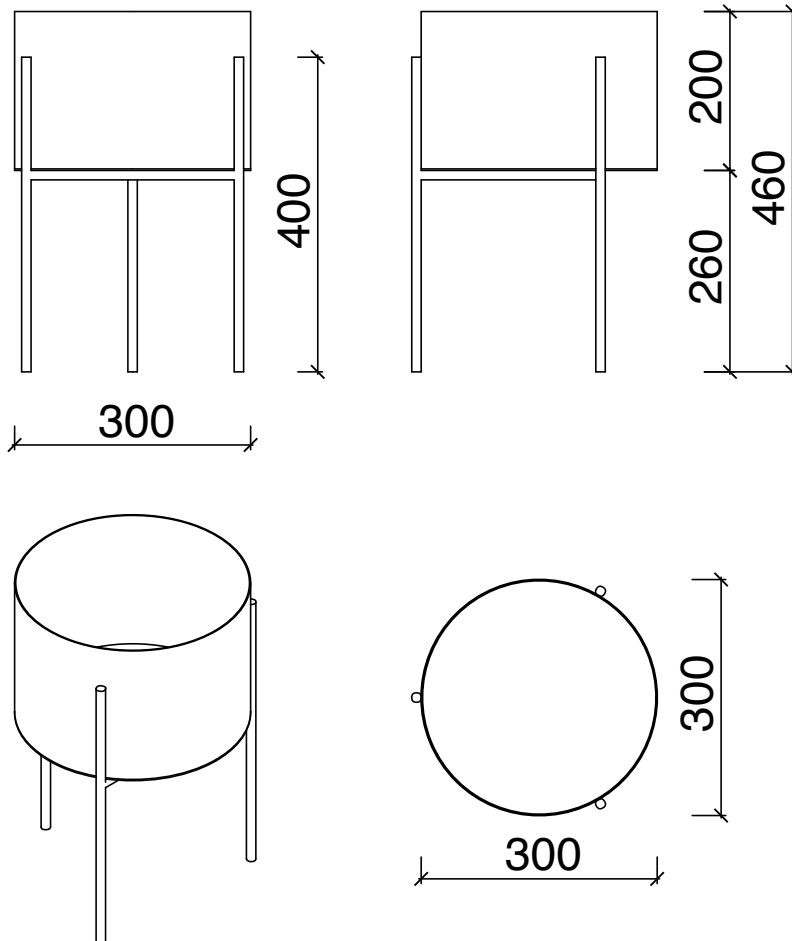

Maki Plant Pot - wide

Product Fact Sheet

Product description

Introducing Maki - minimal plant pot that quickly revives your interior and provides your plants with a spacious area for a rapid growth.

Maki is made of a durable powder coated steel which resisting most of the common damages. Its precisely rounded edges & simplicity of the form offer a truly clean look, perfectly blending in many different kinds of interiors.

SKU: ACC1003

Designed by

noo.ma team / Anna Pietkun, Zuzanna Muszalska, Damian Goliński

Category

Plant Pots

Dimensions (mm)

Materials

Plant pot: steel
Legs: steel