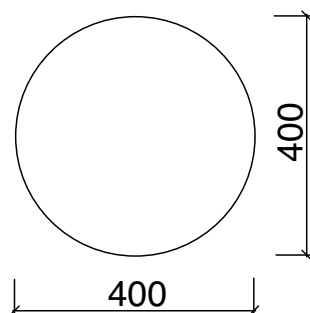

Night stand, footstool or an extra seating? Use Folk however you like & enjoy your new soften up interior!

Designed by

noo.ma team / Anna Pietkun, Zuzanna Muszalska, Damian Goliński

Dimensions (mm)

Available variants