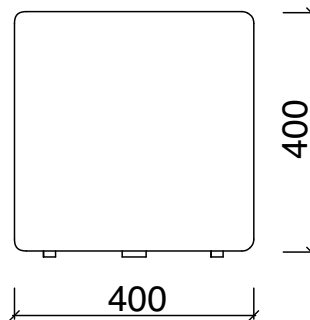

Night stand, footstool or an extra seating? Use Folk however you like & enjoy your new soften up interior!

Designed by

noo.ma team / Anna Pietkun, Zuzanna Muszalska, Damian Goliński

Dimensions (mm)

Available variants