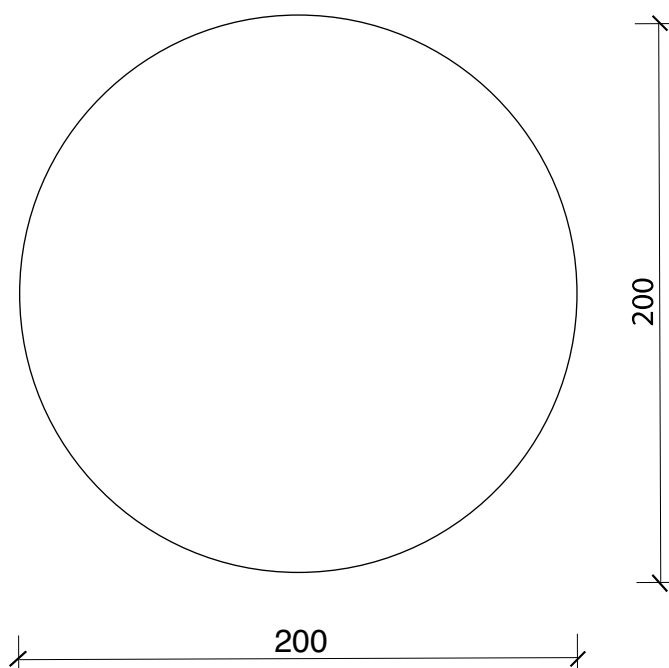

noo.ma team / Anna Pietkun, Zuzanna
Muszalska, Damian Goliński

Category

Lighting

Dimensions (mm)

Materials

Base/cap: steel sheet

Body: glass

Finish

Base/cap: powder coated steel

Body: white mat opal glass

Light source performance & quality

Light source: integrated, non-replaceable, 7 watt LED lighting

Color temperature: 4000K

Light output: 600 lumen

Environment