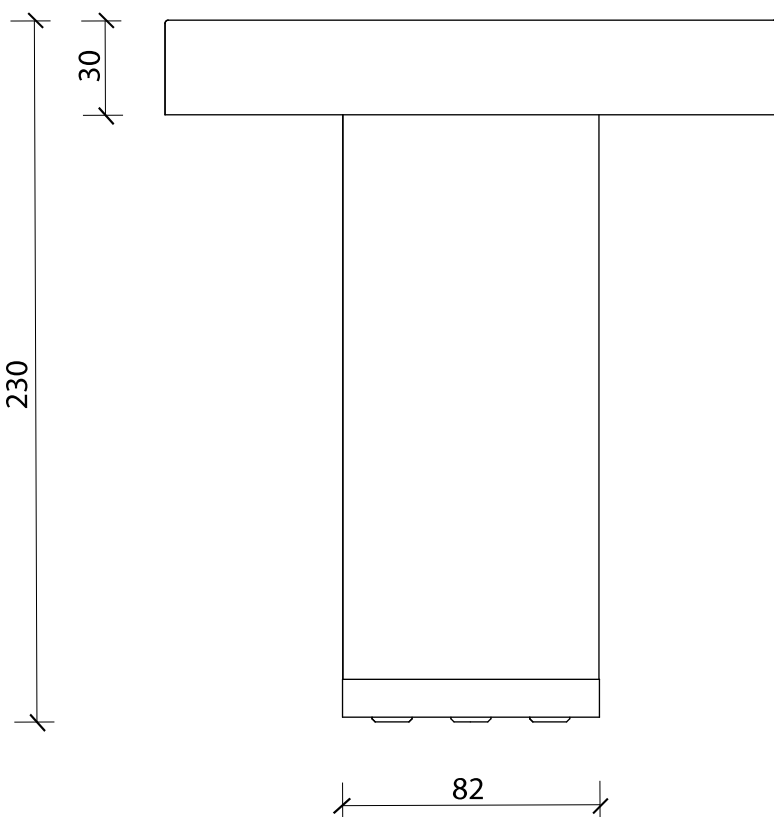

noo.ma team / Anna Pietkun, Zuzanna
Muszalska, Damian Goliński

Category

Lighting

Dimensions (mm)

Materials

Base/cap: steel sheet

Body: glass

Finish

Base/cap: powder coated steel

Body: white mat opal glass

Light source performance & quality

Light source: integrated, non-replaceable, 7 watt LED lighting

Color temperature: 4000K

Light output: 600 lumen

Environment