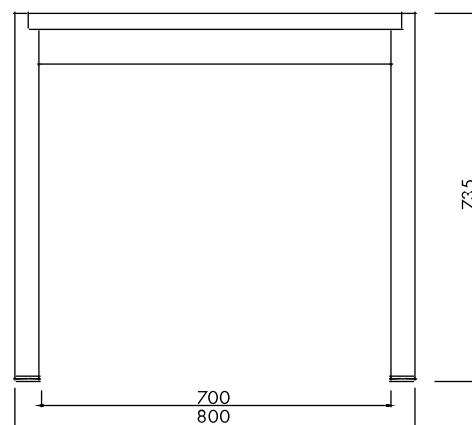

Yami Table Long

Product Fact Sheet

Product description

Introducing Yami – the all-rounder among wooden tables. Available in two sizes, Yami fits four to six people, offering its spacious surface for a variety of uses and surroundings. It can be a dining table, perfect for family gatherings, or an ergonomic home office desk. The sturdy, rounded legs made of solid wood and UV-hardened veneer tabletop guarantee a continuous and durable use. Enjoy the refined craftsmanship of Yami and make it a strong centrepiece of your home.

noo.ma team / Anna Pietkun, Zuzanna
Muszalska, Damian Goliński

Category

Tables

Dimensions (mm)

Materials

Top: oak veneer/particle board
Legs: solid oak wood

Environment

Indoor