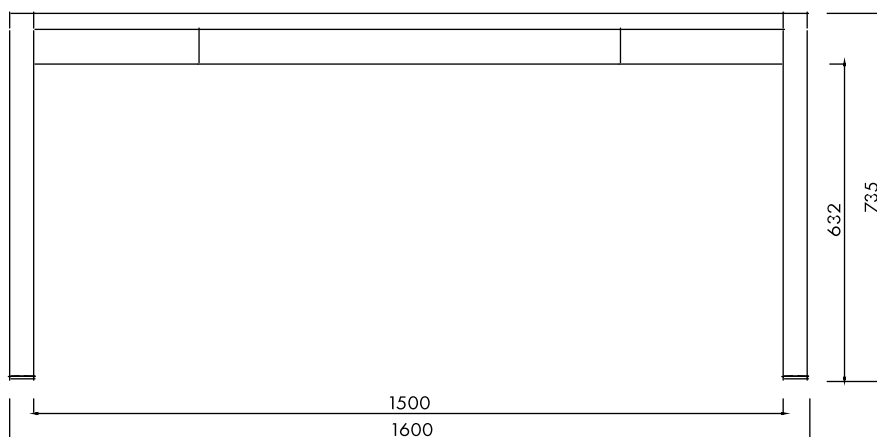

Yami Table Long

Product Fact Sheet

Product description

Introducing Yami – the all-rounder among wooden tables. Available in two sizes, Yami fits four to six people, offering its spacious surface for a variety of uses and surroundings. It can be a dining table, perfect for family gatherings, or an ergonomic home office desk. The sturdy, rounded legs made of solid wood and UV-hardened veneer tabletop guarantee a continuous and durable use. Enjoy the refined craftsmanship of Yami and make it a strong centrepiece of your home.

noo.ma team / Anna Pietkun, Zuzanna
Muszalska, Damian Goliński

Category

Tables

Dimensions (mm)

Materials

Top: oak veneer/particle board
Legs: solid oak wood

Environment

Indoor