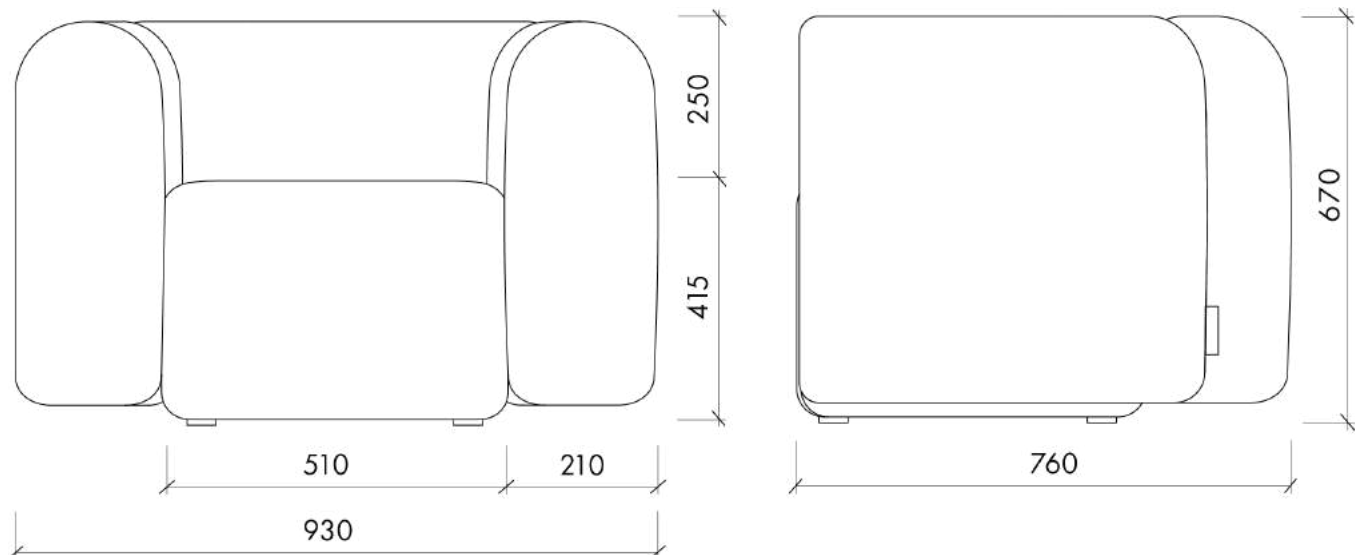

### Dimensions:

H: 67 cm / W: 93 cm / D: 76 cm

Total weight: 15 kg

**Production:** Made in Poland

**Category:** Armchairs

## Dimensions (mm)

**Materials:**

Seat: hardwood frame, vertical pocket springs, foam, wadding

Backrest: hardwood frame, foam, wadding

**Finish:** Fabric: 100% polyester

**Options:** Custom textile & size; Crib5 upon request, MOQ 50+