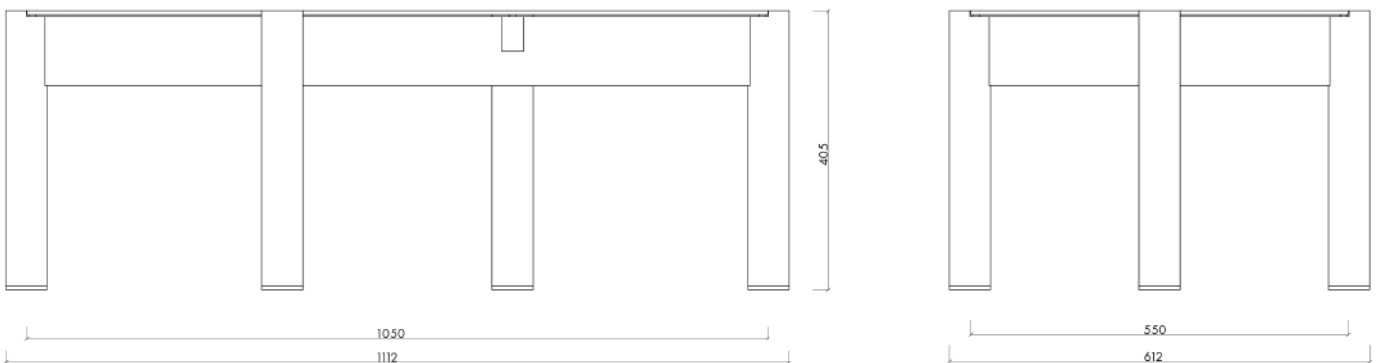

Designed by: noo.ma team / Anna Pietkun, Zuzanna Muszalska, Damian Goliński

Dimensions:

H: 40.5 cm / W: 105 cm / D: 55 cm

Total weight: 18 kg

Production: Made in Poland

Category: Coffee Tables

Dimensions (mm)